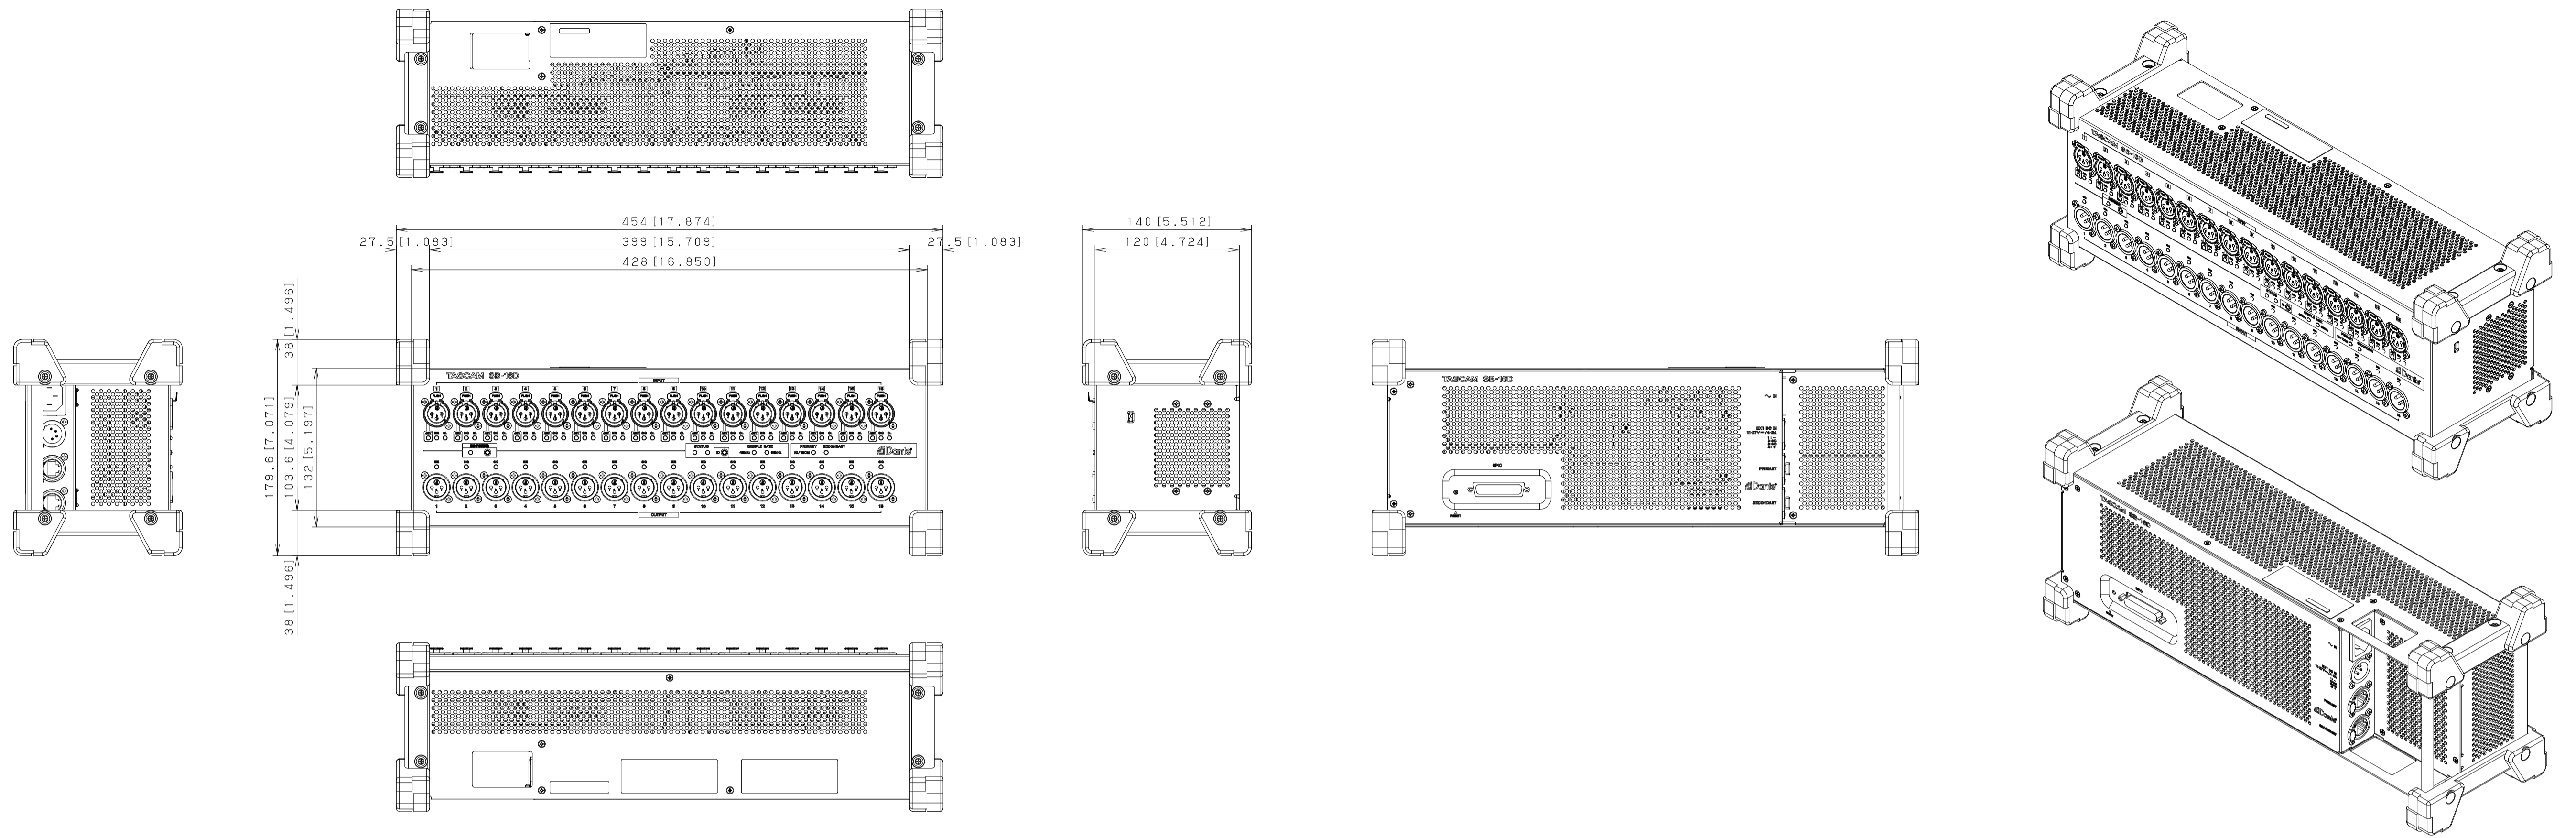

FOOT

RACK MOUNT

UNIT: mm [inches]