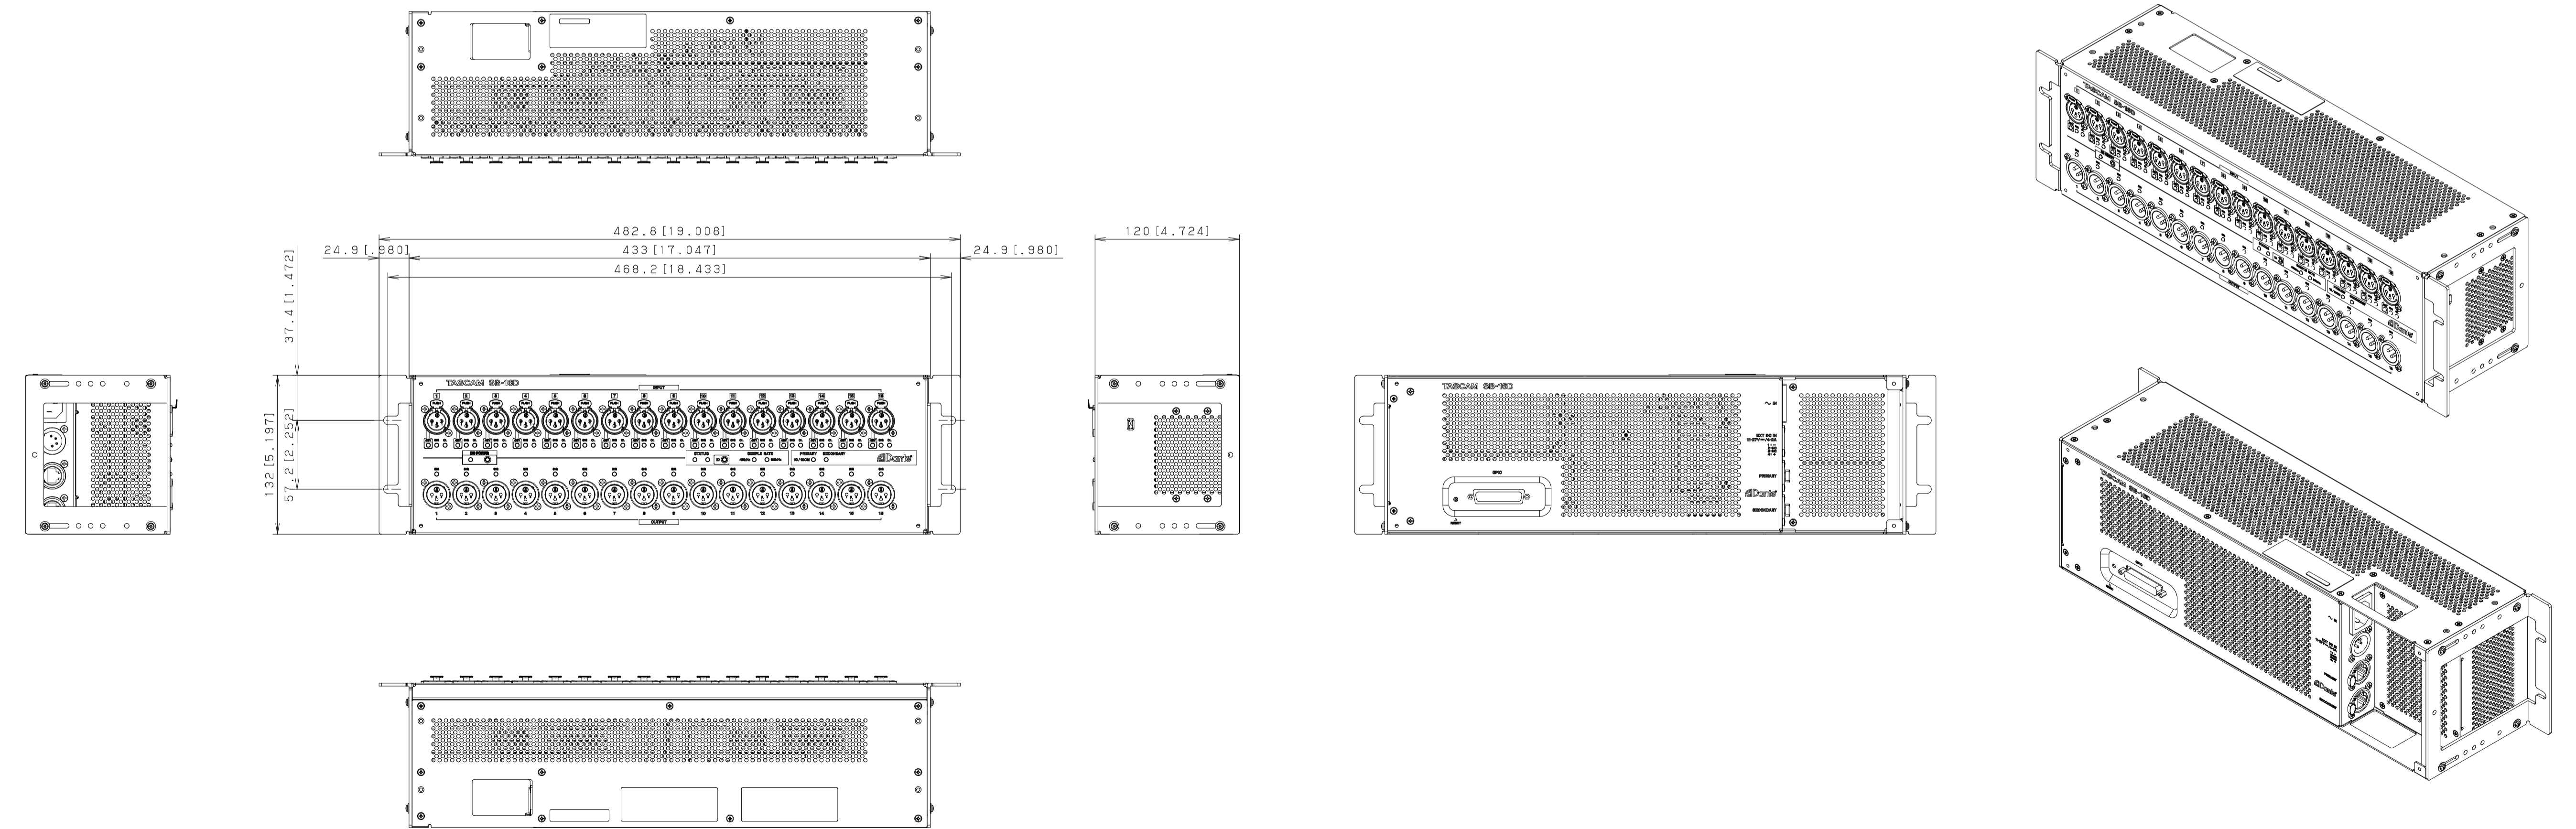

FOOT

RACK MOUNT

UNIT: mm [inches]