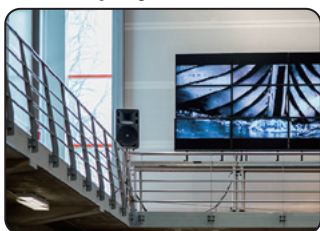

Compact, 4K and full-featured multi-format Professional Blu-ray player with DVD/CD, SD card and USB flash memory support

Video output in art museums using power on play function

- Using the power on play function and the seamless repeat playback function, automatic and repeated content playback can be done just by turning on the building's main power.
- This will be stopped when the facility is closed and the main power is turned off.