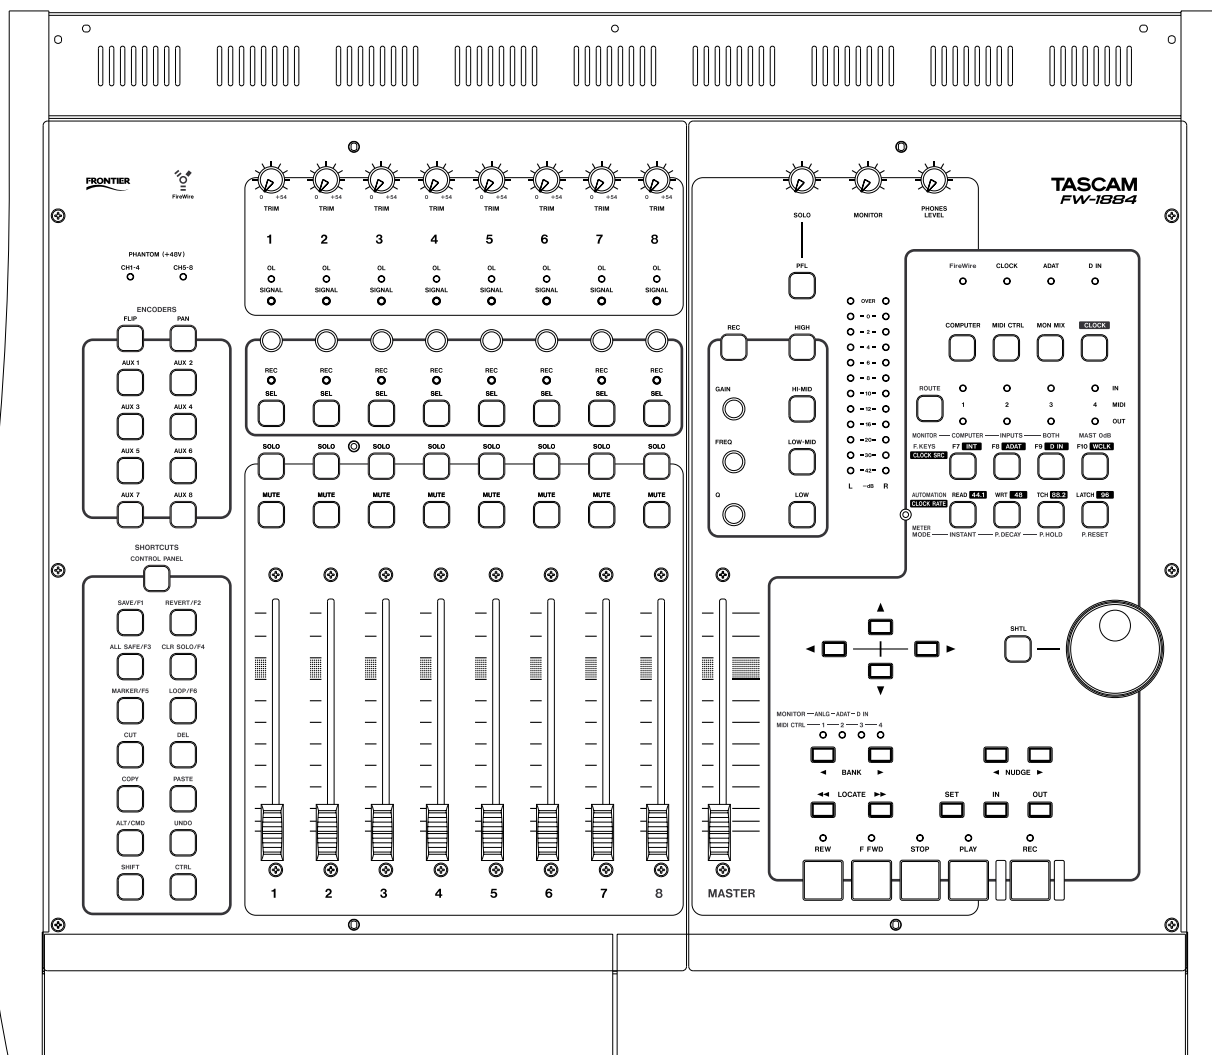

TASCAM

TEAC Professional Division

FRONTIER

DESIGN GROUP

FW-1884

Professional Control Surface / FireWire Audio-MIDI Interface

HUI EMULATION NOTES

Table of Contents

Setting up the FW-1884 in HUI Emulation protocol.....	3
Channel Strips	3
Left Side Keys	3
Transport	4
EQ Keys and Knobs	5
F Keys, Data Wheel and Other Keys	6

The FW-1884 can emulate the MIDI controller message set sent by the Mackie HUI, thereby addressing applications that support the HUI protocol. This section will document the command set utilized in HUI